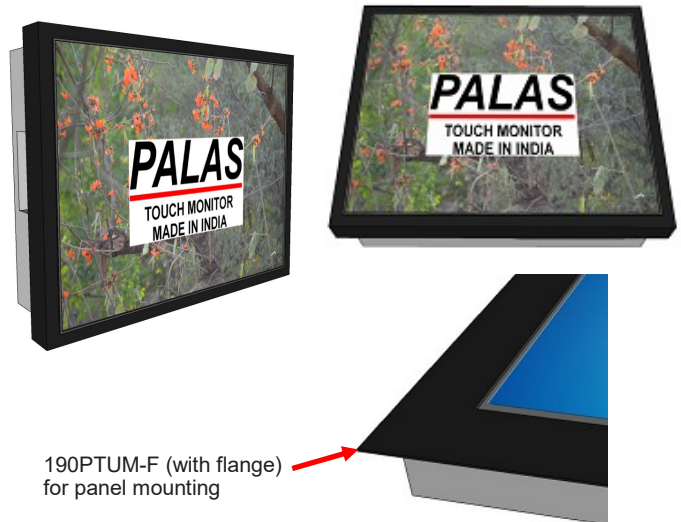

48cm / 19" Single Touch Monitor 190PTUM Data Sheet

PALAS

ISO9001-2015; ISO14001-2015

Model	190PTUM
Display Size	48cm (19")
Front Bezel	Metal Bezel;
Touch Screen Monitor	
Touch Screen	Capacitive Single Touch
Input Method	Bare Finger or Smart Pen
Touch Response Time	Less Than 5.4 ms
Accuracy	Within 1% of True Position
Surface Finish	Anti-Reflective
Surface Obstruction	Not Affected By Surface Contaminants Like Dust, Grease, Moisture, Liquids, Paan Stains. Resistant To Most Corrosives
Format	4:3
Display Area (mm)	376 x 302
Pixel Pitch	0.294
Brightness (cd/m ²)	Standard 250. Optional Up To 2000
Resolution	1280 x 1024
Viewing Angle	H>140, V>140

Others

Operating Temp	Standard 0 - 50° C; Optional 0 - 70° C
Relative Humidity	85% Non-Condensing
Environment	Can Be Sanitised By Wiping With Alcohol. Front Face Protected From Sprays Of Water. Optional Up To IP67.
Power Connectors Display connectors	19VDC / 220VAC Standard HDMI; Optional VGA
Power (W)	<100
Warranty	Standard 1 Year, Carry-In. Optional Up To 5 Years
Certification	As per BIS 13252 / IEC 60950
Country of Origin (COO)	Made in India

PALAS Single-Touch Monitors (PCxx series)
Palas Touch Monitors, based on Capacitive touch technology, offer fast, accurate touch with a response time of just 5 ms, amongst the world's fastest.

Touch operation unaffected by liquids, dust, dirt, grease

Unique metal frame PCs for use in harsh environments. Rugged design. Easy mounting through VESA mounts. Anti-reflective.

Palas manufactures in India:

- Touchscreen monitors, Touch All-in-ones
- Industrial Touch Panel PCs, Rugged touch systems
- Smart Card Readers for ATMs, Kiosks, Vending
- Interactive Digital Signage Systems for Malls, Factories, Buildings
- Self-service kiosks for restaurants
- Smart City Information & Transaction kiosks